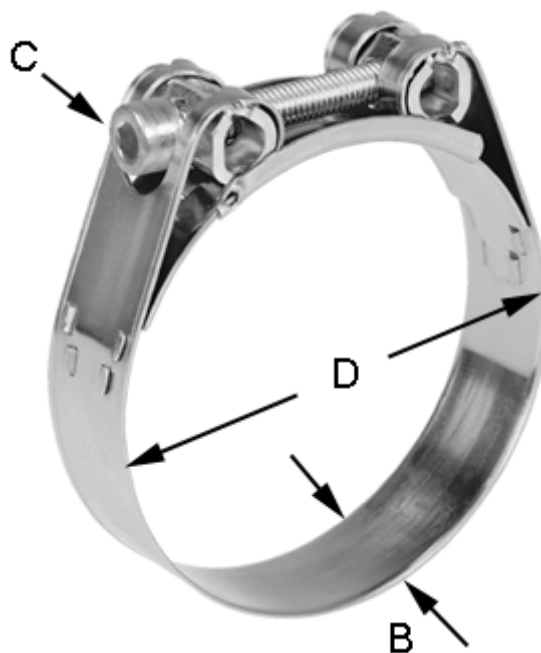

Article number: 025917205053

Description: Heavy Duty Clamp GBS M 53/20 W5 ISK STC

Measures

C (screw type) = ISK
Diameter D = 51-5
Width B = 20